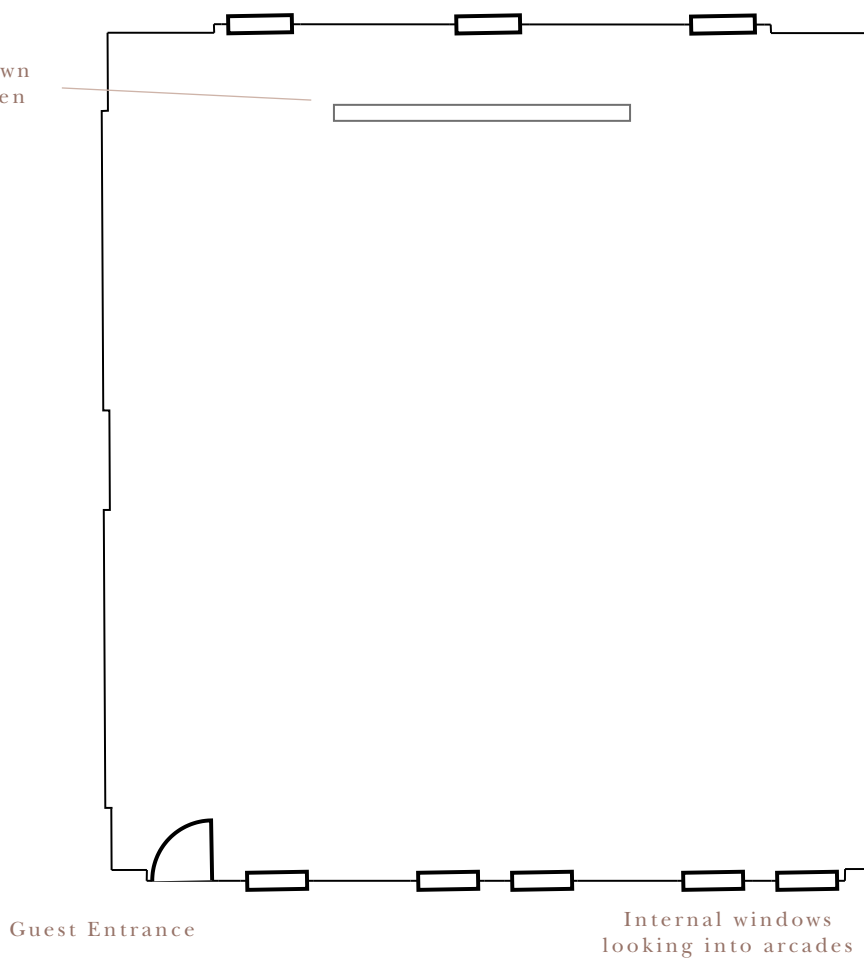

INTERCONTINENTAL.
SYDNEY

LEVEL ONE

GREVILLEA ROOM

Macquarie Street

In-Built Dropdown
Projection Screen

11m x 10.1m | 111m² | Ceiling Height: 3.8m

| | Theatre | Banquet | Cabaret | Boardroom | Classroom | U-Shape | Cocktail |
|----------|---------|---------|---------|-----------|-----------|---------|----------|
| Capacity | 90 | 50 | 48 | 24 | 60 | 33 | 80 |