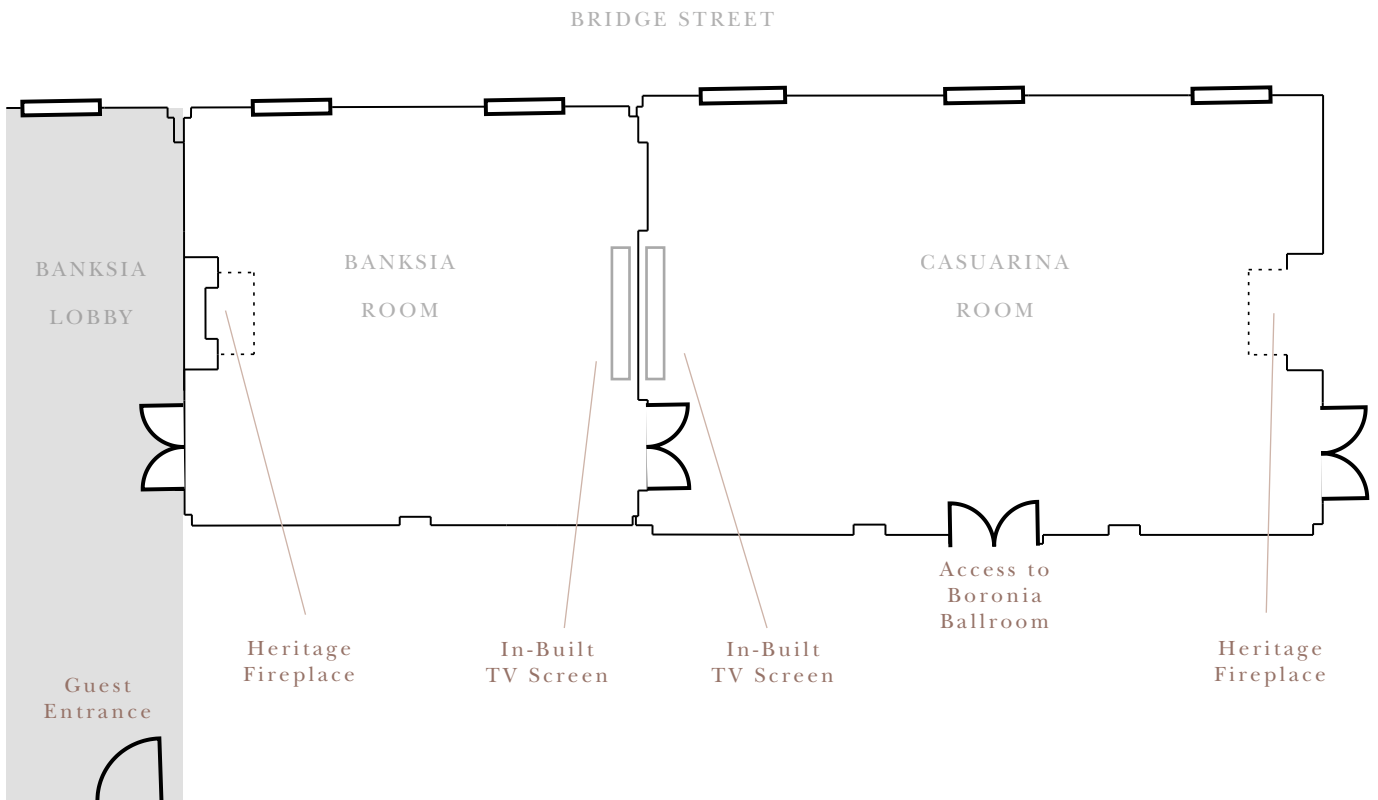

INTERCONTINENTAL.  
SYDNEY

LEVEL TWO

CASUARINA & BANKSIA ROOMS

CASUARINA ROOM

16m x 18.5m | 73m<sup>2</sup> | Ceiling Height: 3.8m

	Theatre	Banquet	Cabaret	Boardroom	Classroom	U-Shape	Cocktail
Capacity	42	40	32	18	30	24	40

BANKSIA ROOM

11.6m x 5.2m | 50m<sup>2</sup> | Ceiling Height: 3.8m

	Theatre	Banquet	Cabaret	Boardroom	Classroom	U-Shape	Cocktail
Capacity	18	20	8	12	12	-	20